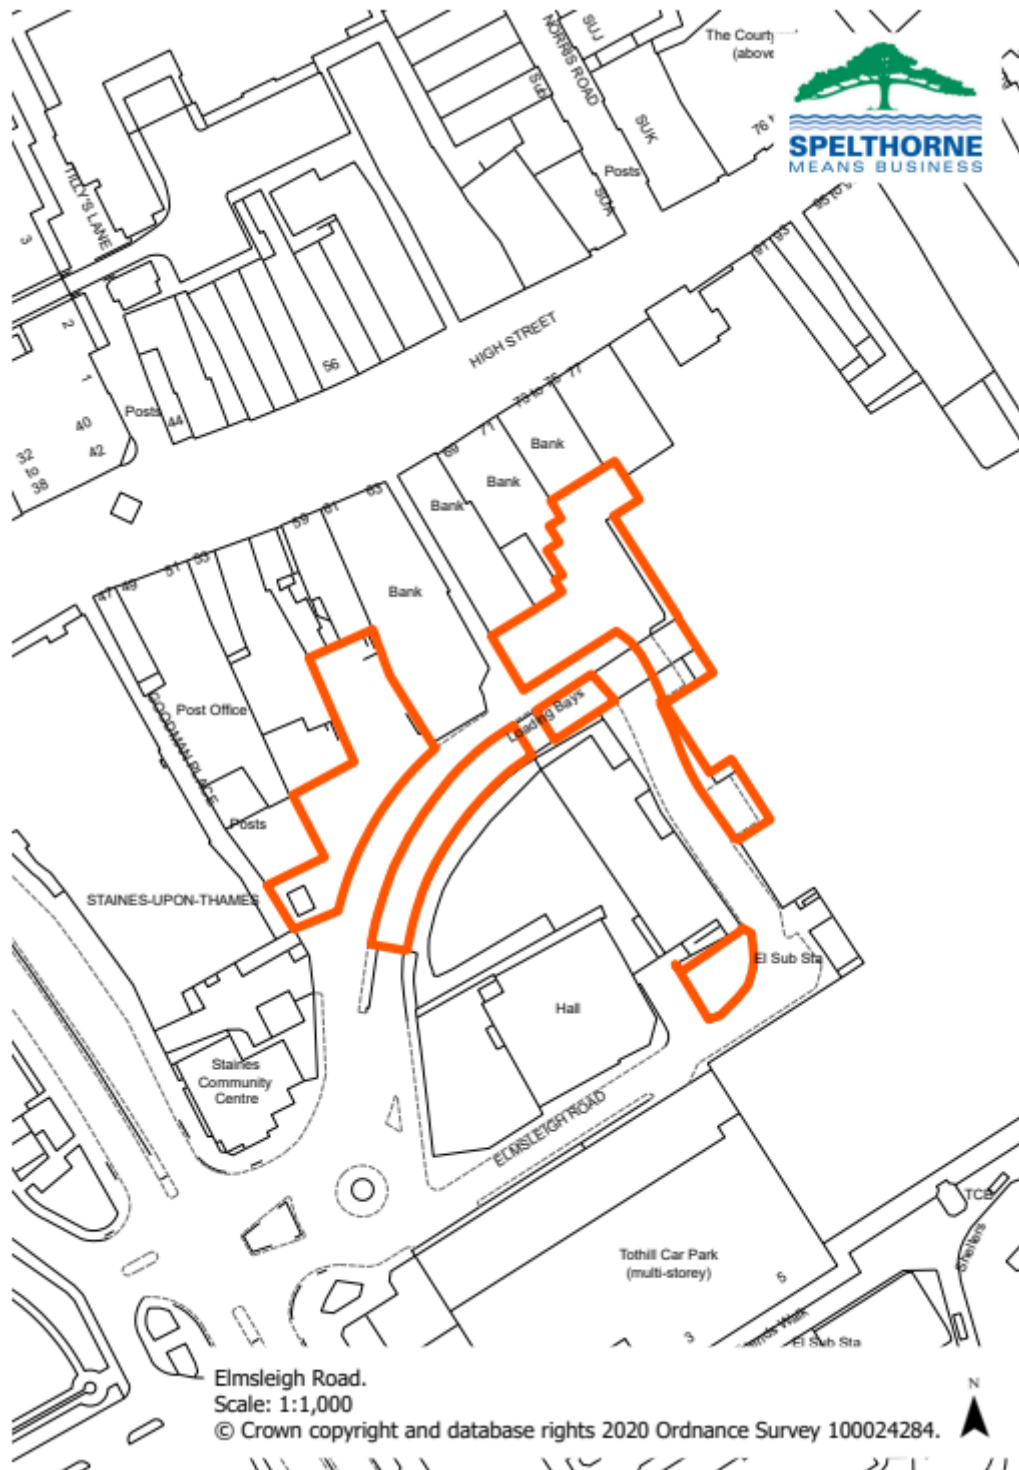

Car Park map changes proposed, as follows:

1) Laleham Park car park (current):

2) Laleham Park car park (ammended):

Laleham Park Car Park

Scale: 1:750

© Crown copyright and database rights 2020 Ordnance Survey 100024284.

3) Elmsleigh Road car park (current):

4) Elmsleigh Road car park (ammended):